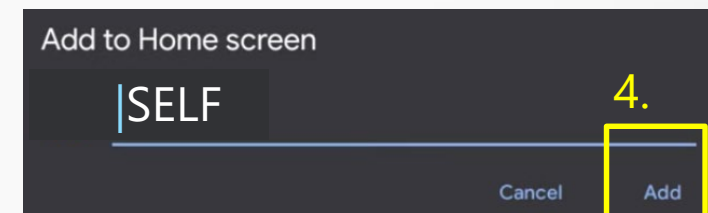

Add SELF to your Mobile Device

You can add **SELF** to your mobile device home screen so that it looks just like an app!

Add Shortcut to Home Screen

Android/Google Chrome

1. Go to the SELF login page: self.lupus.org

2. Click the vertical ellipses at the top right corner of the screen to open a menu.

3. Click 'Add to Home Screen'.
A box will appear.

4. Click 'add' to finish.
Your new link to SELF will appear on your home screen and look just like an app.