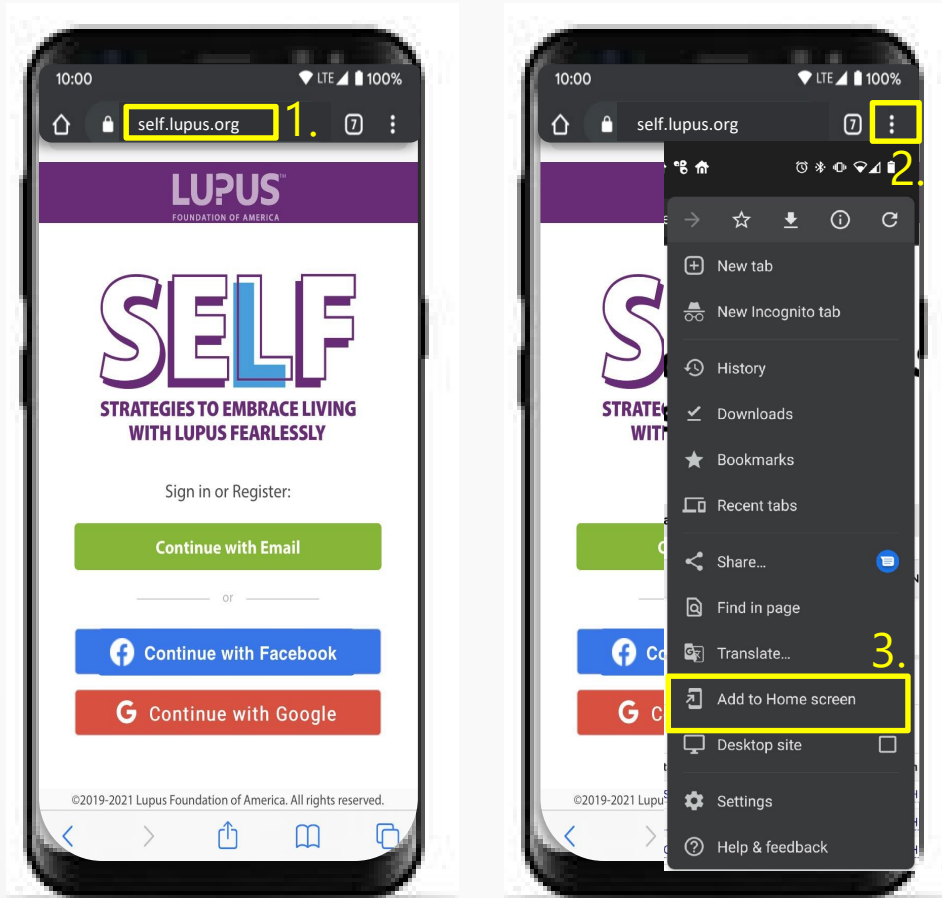

Add SELF to your Mobile Device

You can add **SELF** to your mobile device home screen so that it looks just like an app!

Add Shortcut to Home Screen

Android/Google Chrome

1. Go to the SELF login page: self.lupus.org

2. Click the vertical ellipses at the top right corner of the screen to open a menu.

3. Click 'Add to Home Screen'.
A box will appear.

4. Click 'add' to finish.
Your new link to SELF will appear on your home screen and look just like an app.

Add Shortcut to Home Screen

iPhone/ iPad

1. Go to the SELF login page: self.lupus.org

2. Click the share icon at the bottom center of the screen to open a menu

3. Click 'Add to Home Screen'.
A box will appear.

4. Click 'add' to finish.
Your new link to SELF will appear on your home screen and look just like an app.