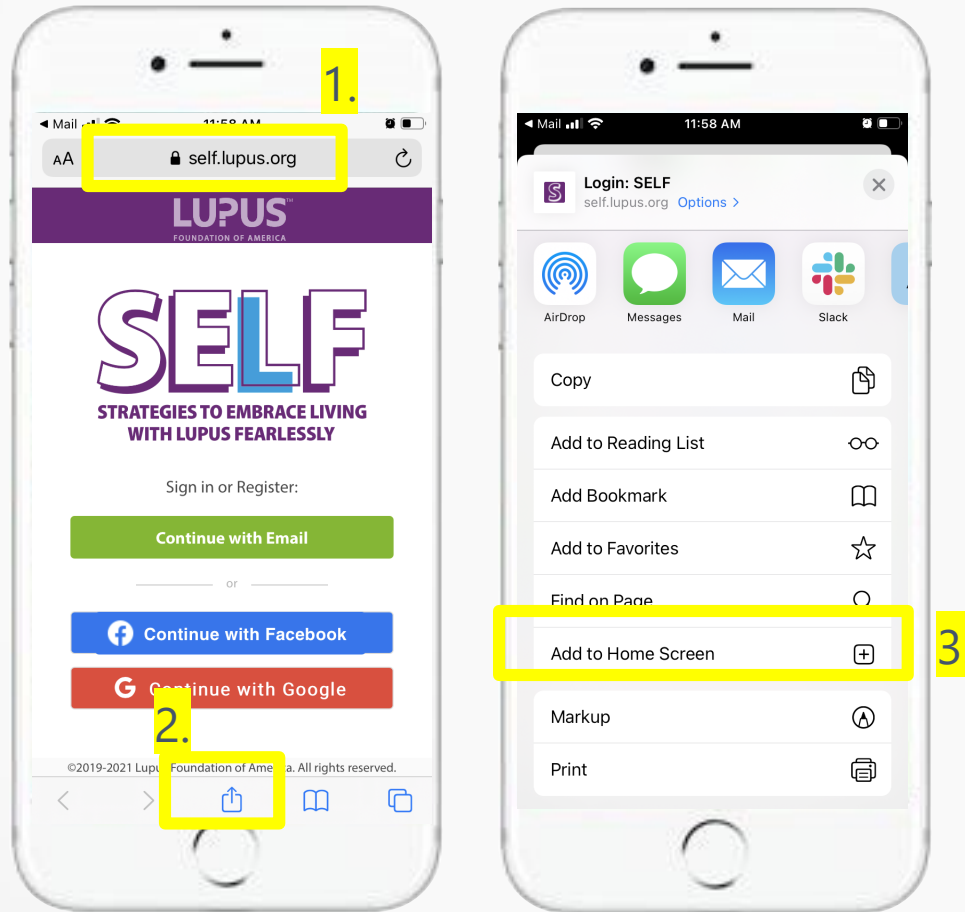

Add SELF to your Mobile Device

You can add **SELF** to your mobile device home screen so that it looks just like an app!

Add Shortcut to Home Screen

Android/Google Chrome

1. Go to the SELF login page: self.lupus.org

2. Click the vertical ellipses at the top right corner of the screen to open a menu.

3. Click 'Add to Home Screen'.
A box will appear.

4. Click 'add' to finish.
Your new link to SELF will appear on your home screen and look just like an app.

Add Shortcut to Home Screen

iPhone/ iPad

1. Go to the SELF login page: self.lupus.org

2. Click the share icon at the bottom center of the screen to open a menu

3. Click 'Add to Home Screen'.
A box will appear.

4. Click 'add' to finish.
Your new link to SELF will appear on your home screen and look just like an app.